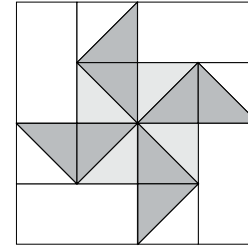

moda

Sampler Block Shuffle

6" x 6" finished

Cutting

Print 1

4-2" squares

Print 2

8-2" squares

Background

4-2" squares

4-2" x 3 1/2" rectangles

🔍 - Easy Corner Triangle

moda

Sampler Block Shuffle

6" x 6" finished

Cutting

Print 1

4-2" squares

Print 2

8-2" squares

Background

4-2" squares

4-2" x 3 1/2" rectangles

🔍 - Easy Corner Triangle