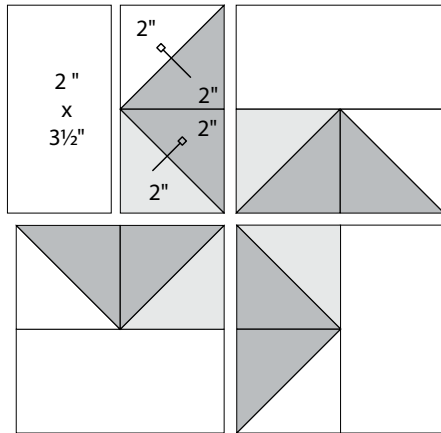

moda

Sampler Block Shuffle

Cutting

Print 1

4-2" squares

Print 2

8-2" squares

Background

4-2" squares

4-2" x 3 1/2" rectangles

🔍 - Easy Corner Triangle

moda

Sampler Block Shuffle

Cutting

Print 1

4-2" squares

Print 2

8-2" squares

Background

4-2" squares

4-2" x 3 1/2" rectangles

🔍 - Easy Corner Triangle

French General

To learn more, visit: frenchgeneral.com

29

Color Options

French General

To learn more, visit: frenchgeneral.com

29

Color Options

moda

MODAFABRICS.COM

#showmethemoda

moda

MODAFABRICS.COM

#showmethemoda