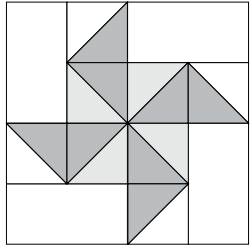

moda

Sampler Block Shuffle

6" x 6" finished

Cutting

Print 1

4-2" squares

Print 2

8-2" squares

Background

4-2" squares

4-2" x 3 1/2" rectangles

🔍 - Easy Corner Triangle

moda

Sampler Block Shuffle

6" x 6" finished

Cutting

Print 1

4-2" squares

Print 2

8-2" squares

Background

4-2" squares

4-2" x 3 1/2" rectangles

🔍 - Easy Corner Triangle