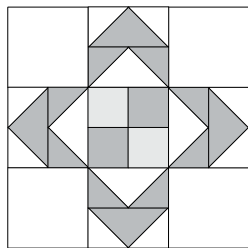

## Sampler Block Shuffle

6" x 6" finished

#### Background

- 4-2½" squares
- 4-2½" x 1½" rectangles
- 8-1½" squares

✂ - Easy Corner Triangle

25