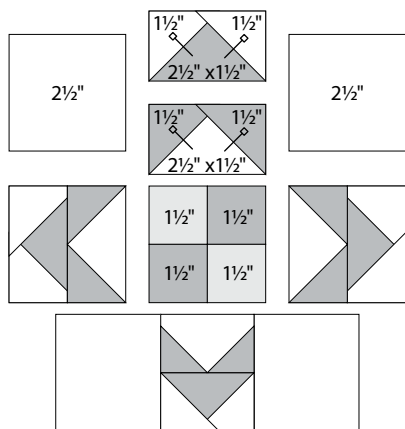

Background

- 4-2½" squares
- 4-2½" x 1½" rectangles
- 8-1½" squares

✂ - Easy Corner Triangle