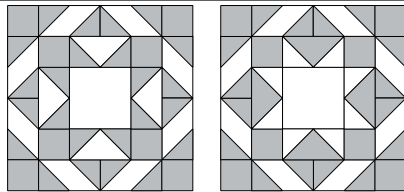

Color Options

moda

MODAFABRICS.COM

#showmethemoda

moda