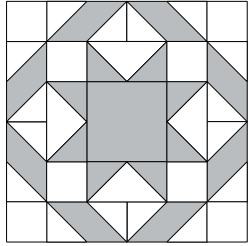

moda

Sampler Block Shuffle

6" x 6" finished

Cutting
Print

- 1-2½" square
- 8-1½" squares
- 8-2½" x 1½" rectangles

Background

- 24-1½" squares
- 4-2½" x 1½" rectangles

Easy Corner Triangle

6" x 6" finished

Cutting
Print

- 1-2½" square
- 8-1½" squares
- 8-2½" x 1½" rectangles

Background

- 24-1½" squares
- 4-2½" x 1½" rectangles

Easy Corner Triangle

24

Laundry Basket Quilts
To learn more, visit: laundrybasketquilts.com