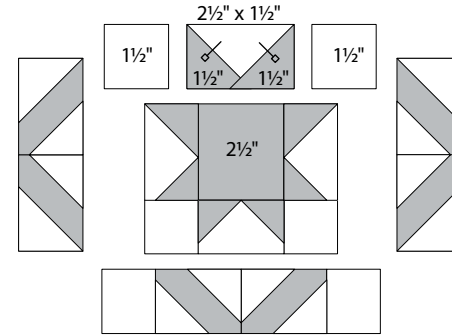

moda

Sampler Block Shuffle

6" x 6" finished

Cutting
Print

- 1-2½" square
- 8-1½" squares
- 8-2½" x 1½" rectangles

Background

- 24-1½" squares
- 4-2½" x 1½" rectangles

Easy Corner Triangle

6" x 6" finished

Cutting
Print

- 1-2½" square
- 8-1½" squares
- 8-2½" x 1½" rectangles

Background

- 24-1½" squares
- 4-2½" x 1½" rectangles

Easy Corner Triangle

24

Laundry Basket Quilts
To learn more, visit: laundrybasketquilts.com