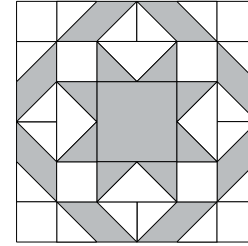

moda

Sampler Block Shuffle

6" x 6" finished

Cutting
Print

- 1-2½" square
- 8-1½" squares
- 8-2½" x 1½" rectangles

Background

- 24-1½" squares
- 4-2½" x 1½" rectangles

Easy Corner Triangle

6" x 6" finished

Cutting
Print

- 1-2½" square
- 8-1½" squares
- 8-2½" x 1½" rectangles

Background

- 24-1½" squares
- 4-2½" x 1½" rectangles

Easy Corner Triangle

24

Laundry Basket Quilts
To learn more, visit: laundrybasketquilts.com