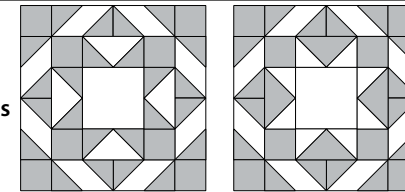

Color Options