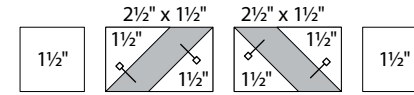

6" x 6" finished

Cutting
Print

- 1-2½" square
- 8-1½" squares
- 8-2½" x 1½" rectangles

Background

- 24-1½" squares
- 4-2½" x 1½" rectangles

Easy Corner Triangle

24

Laundry Basket Quilts
To learn more, visit: laundrybasketquilts.com