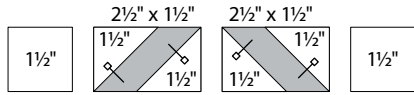

moda

Sampler Block Shuffle

Cutting
Print

- 1-2½" square
- 8-1½" squares
- 8-2½" x 1½" rectangles

Background

- 24-1½" squares
- 4-2½" x 1½" rectangles

Easy Corner Triangle

24

Laundry Basket Quilts
To learn more, visit: laundrybasketquilts.com

Color Options

moda

MODAFABRICS.COM

#showmethemoda

moda

Sampler Block Shuffle

Cutting
Print

- 1-2½" square
- 8-1½" squares
- 8-2½" x 1½" rectangles

Background

- 24-1½" squares
- 4-2½" x 1½" rectangles

Easy Corner Triangle

24

Laundry Basket Quilts
To learn more, visit: laundrybasketquilts.com

Color Options

moda

MODAFABRICS.COM

#showmethemoda