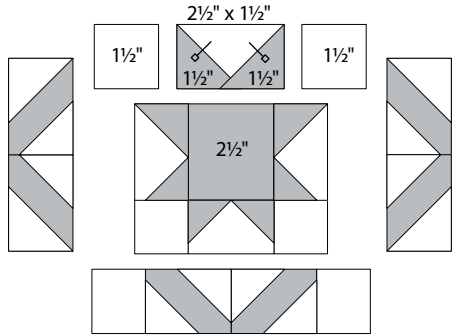

moda

Sampler Block Shuffle

Cutting
Print

- 1-2½" square
- 8-1½" squares
- 8-2½" x 1½" rectangles

Background

- 24-1½" squares
- 4-2½" x 1½" rectangles

Easy Corner Triangle

24

Laundry Basket Quilts
To learn more, visit: laundrybasketquilts.com

Color Options

moda

MODAFABRICS.COM

#showmethemoda

moda

Sampler Block Shuffle

Cutting
Print

- 1-2½" square
- 8-1½" squares
- 8-2½" x 1½" rectangles

Background

- 24-1½" squares
- 4-2½" x 1½" rectangles

Easy Corner Triangle

24

Laundry Basket Quilts
To learn more, visit: laundrybasketquilts.com

Color Options

moda

MODAFABRICS.COM

#showmethemoda