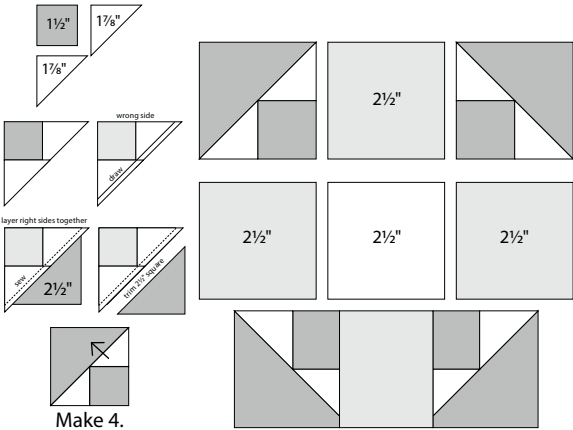

moda

Sampler Block Shuffle

6" x 6" finished

Cutting

Print 1

4-2 1/2" squares

4-1 1/2" squares

Print 2

4-2 1/2" squares

Background

1-2 1/2" square

4-1 1/8" squares cut in half on the diagonal

23

Color Options

Betsy Chutchian

To learn more, visit: betsysbestquiltsandmore.blogspot.com

4-2 1/2" squares

4-1 1/2" squares

Print 2

4-2 1/2" squares

Background

1-2 1/2" square

4-1 1/8" squares cut in half on the diagonal

23