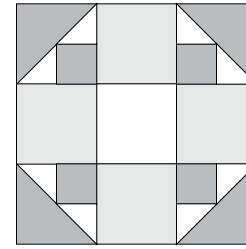

Sampler Block Shuffle

6" x 6" finished

Cutting

Print 1

4-2 1/2" squares

4-1 1/2" squares

Print 2

4-2 1/2" squares

Background

1-2 1/2" square

4-1 1/8" squares cut in half on the diagonal