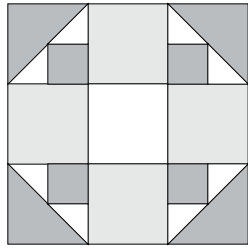

moda

Sampler Block Shuffle

6" x 6" finished

Cutting

Print 1

4-2 1/2" squares

4-1 1/2" squares

Print 2

4-2 1/2" squares

Background

1-2 1/2" square

4-1 1/8" squares cut in half on the diagonal

23

Color Options

Betsy Chutchian

To learn more, visit: betsysbestquiltsandmore.blogspot.com