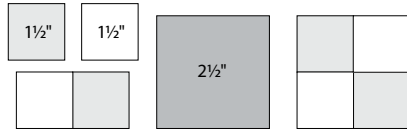

moda

Sampler Block Shuffle

Cutting

Print 1

10-1½" squares

Print 2

4-2½" squares

Background

10-1½" squares

6" x 6" finished

Color Options

22

basicgrey

To learn more, visit: basicgrey.com

moda

Sampler Block Shuffle