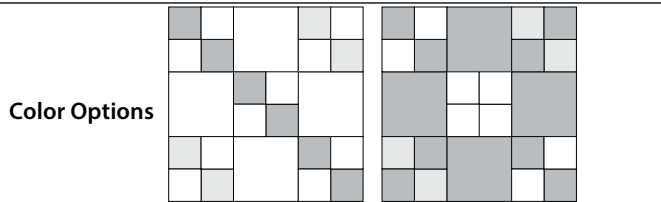

moda

Sampler Block Shuffle

Cutting

Print 1

10-1½" squares

Print 2

4-2½" squares

Background

10-1½" squares

6" x 6" finished

Color Options

22

basicgrey

To learn more, visit: basicgrey.com

moda

Sampler Block Shuffle