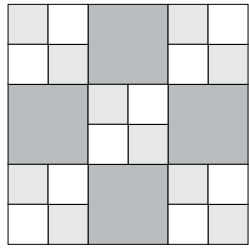

moda

Sampler Block Shuffle

Cutting

Print 1

10-1½" squares

Print 2

4-2½" squares

Background

10-1½" squares

6" x 6" finished

Color Options

22

basicgrey

To learn more, visit: basicgrey.com

moda

Sampler Block Shuffle

Cutting

Print 1

10-1½" squares

Print 2

4-2½" squares

Background

10-1½" squares

6" x 6" finished