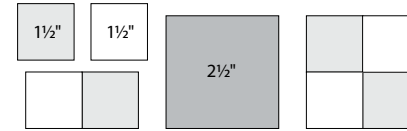

10-1½" squares

6" x 6" finished

Color Options

22

basicgrey

To learn more, visit: basicgrey.com

moda

Sampler Block Shuffle

Cutting

Print 1

10-1½" squares

Print 2

4-2½" squares

Background

10-1½" squares

6" x 6" finished