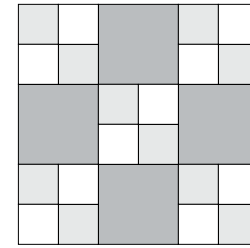

moda

Sampler Block Shuffle

Cutting

Print 1

10-1½" squares

Print 2

4-2½" squares

Background

10-1½" squares

6" x 6" finished

Color Options

22

basicgrey

To learn more, visit: basicgrey.com

moda

Sampler Block Shuffle

Cutting

Print 1

10-1½" squares

Print 2

4-2½" squares

Background

10-1½" squares

6" x 6" finished