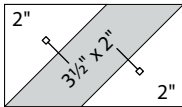

moda

Sampler Block Shuffle

6" x 6" finished

Cutting Print

8-2" x 3 1/2" rectangles

Background

16-2" squares

Easy Corner Triangle