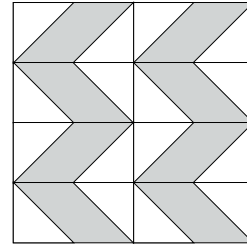

moda

Sampler Block Shuffle

6" x 6" finished

Cutting Print

8-2" x 3 1/2" rectangles

Background

16-2" squares

Easy Corner Triangle

6" x 6" finished

Cutting Print

8-2" x 3 1/2" rectangles

Background

16-2" squares

Easy Corner Triangle

21

Minick & Simpson
To learn more, visit: minickandsimpson.com