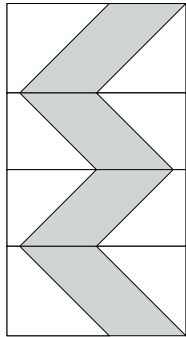

moda

Sampler Block Shuffle

6" x 6" finished

Cutting Print

8-2" x 3 1/2" rectangles

Background

16-2" squares

Easy Corner Triangle

6" x 6" finished

Cutting Print

8-2" x 3 1/2" rectangles

Background

16-2" squares

Easy Corner Triangle

21

Minick & Simpson
To learn more, visit: minickandsimpson.com