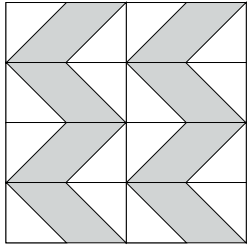

moda

Sampler Block Shuffle

6" x 6" finished

Cutting Print

8-2" x 3 1/2" rectangles

Background

16-2" squares

Easy Corner Triangle

6" x 6" finished

Cutting Print

8-2" x 3 1/2" rectangles

Background

16-2" squares

Easy Corner Triangle

21

Minick & Simpson
To learn more, visit: minickandsimpson.com