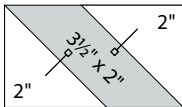

moda

Sampler Block Shuffle

6" x 6" finished

Cutting Print

8-2" x 3 1/2" rectangles

Background

16-2" squares

Easy Corner Triangle