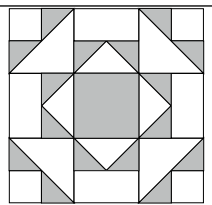

*moda*

Sampler Block Shuffle

6" x 6" finished

**Cutting  
Print**

- 5-2½" squares
- 4-2½" x 1½" rectangles
- 4-1½" squares

**Background**

- 4-2½" x 1½" rectangles
- 4-1⅞" squares cut in half on the diagonal
- 8-1½" squares

✂ - Easy Corner Triangle

19

Color Option

*moda*

MODAFABRICS.COM

#showmethemoda

*moda*

Sampler Block Shuffle

6" x 6" finished

**Cutting  
Print**

- 5-2½" squares
- 4-2½" x 1½" rectangles
- 4-1½" squares

**Background**

- 4-2½" x 1½" rectangles
- 4-1⅞" squares cut in half on the diagonal
- 8-1½" squares

✂ - Easy Corner Triangle