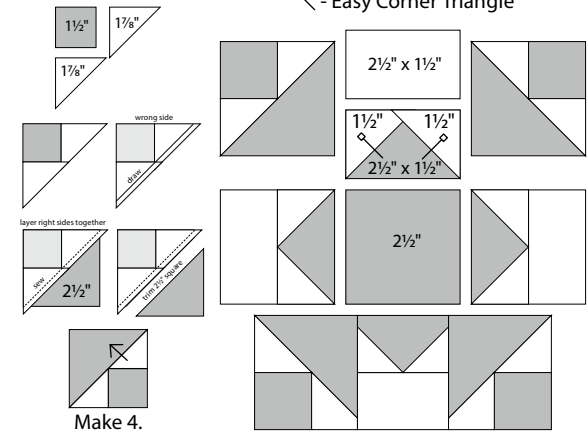

*moda*

Sampler Block Shuffle

6" x 6" finished

**Cutting  
Print**

- 5-2½" squares
- 4-2½" x 1½" rectangles
- 4-1½" squares

**Background**

- 4-2½" x 1½" rectangles
- 4-1⅞" squares cut in half on the diagonal
- 8-1½" squares

6" x 6" finished

**Cutting  
Print**

- 5-2½" squares
- 4-2½" x 1½" rectangles
- 4-1½" squares

**Background**

- 4-2½" x 1½" rectangles
- 4-1⅞" squares cut in half on the diagonal
- 8-1½" squares

✂ - Easy Corner Triangle