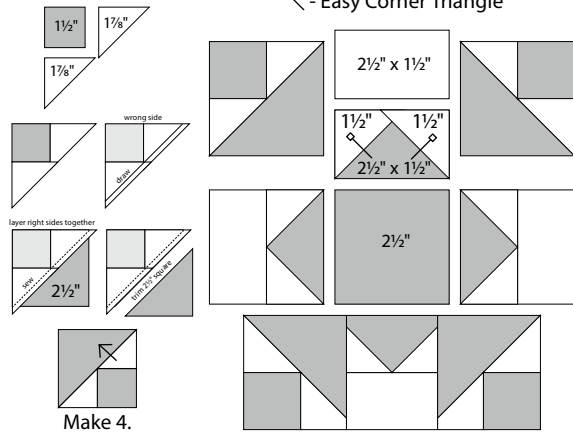

*moda*

Sampler Block Shuffle

6" x 6" finished

**Cutting  
Print**

- 5-2½" squares
- 4-2½" x 1½" rectangles
- 4-1½" squares

**Background**

- 4-2½" x 1½" rectangles
- 4-1⅞" squares cut in half on the diagonal
- 8-1½" squares

✂ - Easy Corner Triangle

19

Color Option

*moda*

MODAFABRICS.COM

#showmethemoda

*moda*

Sampler Block Shuffle

6" x 6" finished

**Cutting  
Print**

- 5-2½" squares
- 4-2½" x 1½" rectangles
- 4-1½" squares

**Background**

- 4-2½" x 1½" rectangles
- 4-1⅞" squares cut in half on the diagonal
- 8-1½" squares

✂ - Easy Corner Triangle