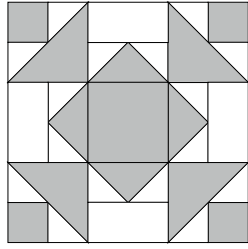

*moda*

Sampler Block Shuffle

6" x 6" finished

**Cutting  
Print**

- 5-2½" squares
- 4-2½" x 1½" rectangles
- 4-1½" squares

**Background**

- 4-2½" x 1½" rectangles
- 4-1⅞" squares cut in half on the diagonal
- 8-1½" squares

✂ - Easy Corner Triangle

19

Color Option

*moda*

MODAFABRICS.COM

#showmethemoda

*moda*

Sampler Block Shuffle

6" x 6" finished

**Cutting  
Print**

- 5-2½" squares
- 4-2½" x 1½" rectangles
- 4-1½" squares

**Background**

- 4-2½" x 1½" rectangles
- 4-1⅞" squares cut in half on the diagonal
- 8-1½" squares

✂ - Easy Corner Triangle