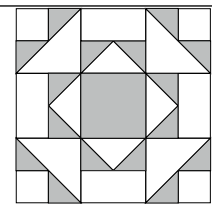

19

Color Option