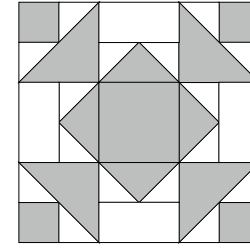

*moda*

Sampler Block Shuffle

6" x 6" finished

**Cutting  
Print**

- 5-2½" squares
- 4-2½" x 1½" rectangles
- 4-1½" squares

**Background**

- 4-2½" x 1½" rectangles
- 4-1⅞" squares cut in half on the diagonal
- 8-1½" squares

✂ - Easy Corner Triangle

19

Color Option

*moda*

MODAFABRICS.COM

#showmethemoda

*moda*

Sampler Block Shuffle

6" x 6" finished

**Cutting  
Print**

- 5-2½" squares
- 4-2½" x 1½" rectangles
- 4-1½" squares

**Background**

- 4-2½" x 1½" rectangles
- 4-1⅞" squares cut in half on the diagonal
- 8-1½" squares

✂ - Easy Corner Triangle