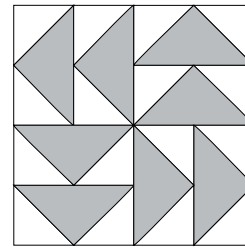

moda

Sampler Block Shuffle

6" x 6" finished

**Cutting**  
**Print 1**  
8-2" x 3½" rectangles  
**Background**  
16-2" squares  
✂ - Easy Corner Triangle

Color Option

16

one CANOE two

To learn more, visit: [1canoe2.com](http://1canoe2.com)

moda

MODAFABRICS.COM

#showmethemoda

moda

Sampler Block Shuffle

6" x 6" finished

**Cutting**  
**Print 1**  
8-2" x 3½" rectangles  
**Background**  
16-2" squares  
✂ - Easy Corner Triangle

Color Option