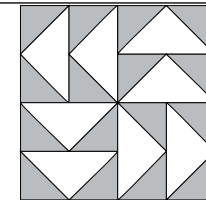

moda

Sampler Block Shuffle

6" x 6" finished

**Cutting**  
**Print 1**  
8-2" x 3½" rectangles  
**Background**  
16-2" squares  
✂ - Easy Corner Triangle

Color Option

16

one CANOE two

To learn more, visit: [1canoe2.com](http://1canoe2.com)

moda

MODAFABRICS.COM

#showmethemoda

moda

Sampler Block Shuffle

6" x 6" finished

**Cutting**  
**Print 1**  
8-2" x 3½" rectangles  
**Background**  
16-2" squares  
✂ - Easy Corner Triangle

Color Option