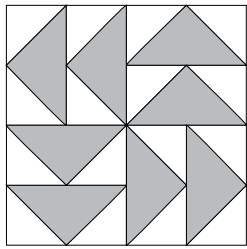

moda

Sampler Block Shuffle

6" x 6" finished

**Cutting**  
**Print 1**  
8-2" x 3½" rectangles  
**Background**  
16-2" squares  
✂ - Easy Corner Triangle

Color Option

16

one CANOE two

To learn more, visit: [1canoe2.com](http://1canoe2.com)

moda

MODAFABRICS.COM

#showmethemoda

moda

Sampler Block Shuffle

6" x 6" finished

**Cutting**  
**Print 1**  
8-2" x 3½" rectangles  
**Background**  
16-2" squares  
✂ - Easy Corner Triangle

Color Option