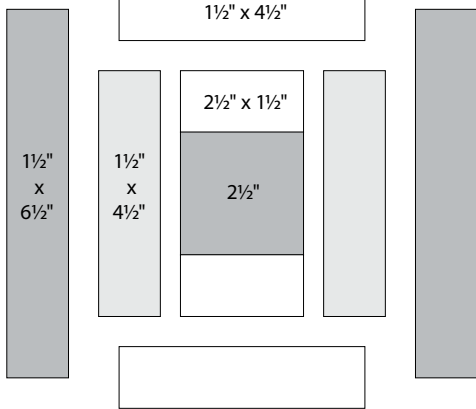

moda

Sampler Block Shuffle

6" x 6" finished

Cutting

Print 1

- 1-2½" square
- 2-1½" x 4½" rectangles

Print 2

- 2-1½" x 6½" rectangles

Background

- 2-2½" x 1½" rectangles
- 2-1½" x 4½" rectangles

15

Color Options

moda

MODAFABRICS.COM

#showmethemoda

moda

Sampler Block Shuffle

6" x 6" finished

Cutting

Print 1

- 1-2½" square
- 2-1½" x 4½" rectangles

Print 2

- 2-1½" x 6½" rectangles

Background

- 2-2½" x 1½" rectangles
- 2-1½" x 4½" rectangles

15

Color Options

moda

MODAFABRICS.COM

#showmethemoda