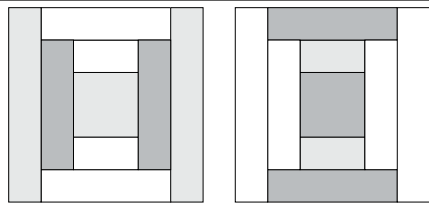

moda

Sampler Block Shuffle

6" x 6" finished

Cutting

Print 1

- 1-2½" square
- 2-1½" x 4½" rectangles

Print 2

- 2-1½" x 6½" rectangles

Background

- 2-2½" x 1½" rectangles
- 2-1½" x 4½" rectangles

15

Color Options

moda

MODAFABRICS.COM

#showmethemoda

moda

Sampler Block Shuffle

6" x 6" finished

Cutting

Print 1

- 1-2½" square
- 2-1½" x 4½" rectangles

Print 2

- 2-1½" x 6½" rectangles

Background