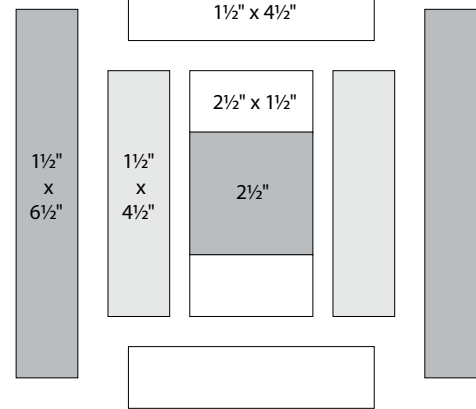

moda

Sampler Block Shuffle

6" x 6" finished

Cutting

Print 1

- 1-2½" square
- 2-1½" x 4½" rectangles

Print 2

- 2-1½" x 6½" rectangles

Background

- 2-2½" x 1½" rectangles
- 2-1½" x 4½" rectangles

15

Color Options

moda

MODAFABRICS.COM

#showmethemoda

moda

Sampler Block Shuffle

6" x 6" finished

Cutting

Print 1

- 1-2½" square
- 2-1½" x 4½" rectangles

Print 2

- 2-1½" x 6½" rectangles

Background

- 2-2½" x 1½" rectangles
- 2-1½" x 4½" rectangles

15

Color Options

moda

MODAFABRICS.COM

#showmethemoda