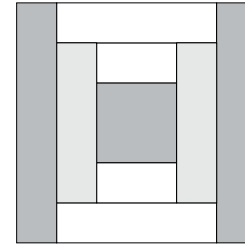

moda

Sampler Block Shuffle

6" x 6" finished

Cutting

Print 1

- 1-2½" square
- 2-1½" x 4½" rectangles

Print 2

- 2-1½" x 6½" rectangles

Background

- 2-2½" x 1½" rectangles
- 2-1½" x 4½" rectangles

15

Color Options

moda

MODAFABRICS.COM

#showmethemoda

moda

Sampler Block Shuffle

6" x 6" finished

Cutting

Print 1

- 1-2½" square
- 2-1½" x 4½" rectangles

Print 2

- 2-1½" x 6½" rectangles

Background