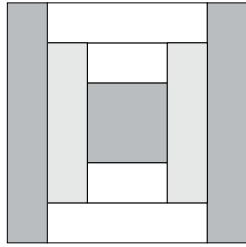

moda

Sampler Block Shuffle

6" x 6" finished

Cutting

Print 1

- 1-2½" square
- 2-1½" x 4½" rectangles

Print 2

- 2-1½" x 6½" rectangles

Background

- 2-2½" x 1½" rectangles
- 2-1½" x 4½" rectangles

15

Color Options

moda

MODAFABRICS.COM

#showmethemoda

moda

Sampler Block Shuffle

6" x 6" finished

Cutting

Print 1

- 1-2½" square
- 2-1½" x 4½" rectangles

Print 2

- 2-1½" x 6½" rectangles

Background