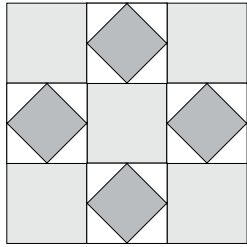

moda

Sampler Block Shuffle

6" x 6" finished

Cutting

Print 1

5-2 1/2" squares

Print 2

4-2 1/2" squares

Background

16-1 1/2" squares

Easy Corner Triangle

FIG TREE & CO  
To learn more, visit: figtreequilts.com

14

Color Options

moda

Sampler Block Shuffle

6" x 6" finished

Cutting

Print 1

5-2 1/2" squares

Print 2

4-2 1/2" squares

Background

16-1 1/2" squares