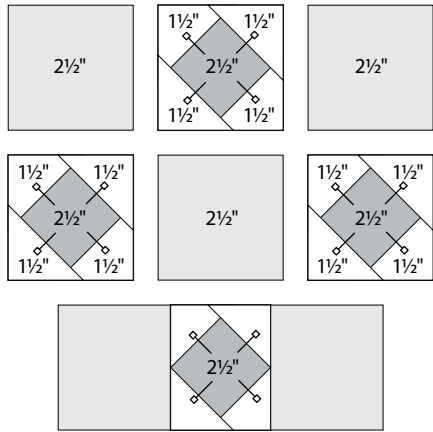

moda

Sampler Block Shuffle

6" x 6" finished

Cutting

Print 1

5-2 1/2" squares

Print 2

4-2 1/2" squares

Background

16-1 1/2" squares

Easy Corner Triangle

FIG TREE & CO  
To learn more, visit: figtreequilts.com

14

Color Options

moda

Sampler Block Shuffle

6" x 6" finished

Cutting

Print 1

5-2 1/2" squares

Print 2

4-2 1/2" squares

Background

16-1 1/2" squares