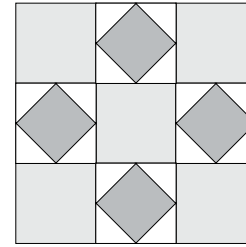

moda

Sampler Block Shuffle

6" x 6" finished

Cutting

Print 1

5-2 1/2" squares

Print 2

4-2 1/2" squares

Background

16-1 1/2" squares

Easy Corner Triangle

FIG TREE & CO  
To learn more, visit: figtreequilts.com

14

Color Options

moda

Sampler Block Shuffle

6" x 6" finished

Cutting

Print 1

5-2 1/2" squares

Print 2

4-2 1/2" squares

Background

16-1 1/2" squares