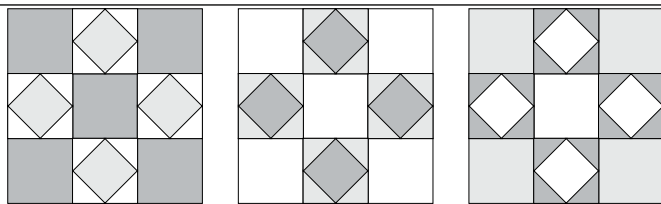

moda

Sampler Block Shuffle

6" x 6" finished

Cutting

Print 1

5-2 1/2" squares

Print 2

4-2 1/2" squares

Background

16-1 1/2" squares

Easy Corner Triangle

FIG TREE & CO  
To learn more, visit: figtreequilts.com

14

Color Options

moda

Sampler Block Shuffle

6" x 6" finished

Cutting

Print 1

5-2 1/2" squares

Print 2

4-2 1/2" squares

Background

16-1 1/2" squares