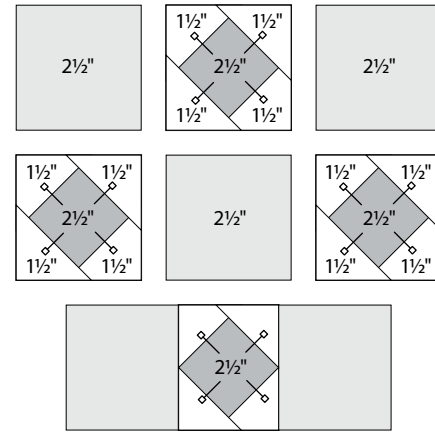

moda

Sampler Block Shuffle

6" x 6" finished

Cutting

Print 1

5-2 1/2" squares

Print 2

4-2 1/2" squares

Background

16-1 1/2" squares

Easy Corner Triangle

FIG TREE & CO
To learn more, visit: figtreequilts.com

14

Color Options

moda

Sampler Block Shuffle

6" x 6" finished

Cutting

Print 1

5-2 1/2" squares

Print 2

4-2 1/2" squares

Background

16-1 1/2" squares

Easy Corner Triangle

FIG TREE & CO
To learn more, visit: figtreequilts.com

14

Color Options