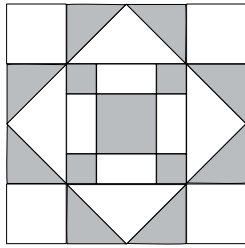

moda

Sampler Block Shuffle

6" x 6" finished

Cutting Print

- 9-2" squares
- 4-1 1/4" squares

Background

- 4-2" squares
- 4-2" x 3 1/2" rectangles
- 4-2" x 1 1/4" rectangles

✂ - Easy Corner Triangle

Sampler Block Shuffle

6" x 6" finished

Cutting Print

- 9-2" squares
- 4-1 1/4" squares

Background

- 4-2" squares
- 4-2" x 3 1/2" rectangles
- 4-2" x 1 1/4" rectangles

✂ - Easy Corner Triangle

Color Option