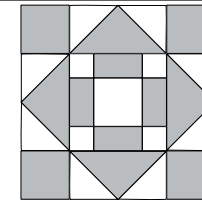

moda

Sampler Block Shuffle

6" x 6" finished

Cutting Print

- 9-2" squares
- 4-1 1/4" squares

Background

- 4-2" squares
- 4-2" x 3 1/2" rectangles
- 4-2" x 1 1/4" rectangles

✂ - Easy Corner Triangle

Sampler Block Shuffle

6" x 6" finished

Cutting Print

- 9-2" squares
- 4-1 1/4" squares

Background

- 4-2" squares
- 4-2" x 3 1/2" rectangles
- 4-2" x 1 1/4" rectangles

✂ - Easy Corner Triangle

Color Option