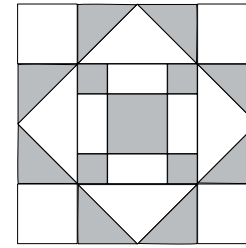

moda

Sampler Block Shuffle

6" x 6" finished

Cutting Print

- 9-2" squares
- 4-1 1/4" squares

Background

- 4-2" squares
- 4-2" x 3 1/2" rectangles
- 4-2" x 1 1/4" rectangles

✂ - Easy Corner Triangle

Sampler Block Shuffle

6" x 6" finished

Cutting Print

- 9-2" squares
- 4-1 1/4" squares

Background

- 4-2" squares
- 4-2" x 3 1/2" rectangles
- 4-2" x 1 1/4" rectangles

✂ - Easy Corner Triangle

Color Option