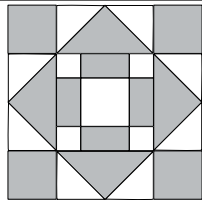

Color Option

13

Bunny Hill Designs

To learn more, visit: bunnyhilldesigns.com

moda

MODAFABRICS.COM

#showmethemoda

moda