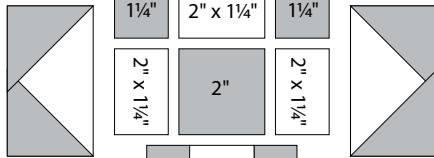

moda

Sampler Block Shuffle

6" x 6" finished

Cutting Print

- 9-2" squares
- 4-1 1/4" squares

Background

- 4-2" squares
- 4-2" x 3 1/2" rectangles
- 4-2" x 1 1/4" rectangles

✂ - Easy Corner Triangle

Sampler Block Shuffle

6" x 6" finished

Cutting Print

- 9-2" squares
- 4-1 1/4" squares

Background

- 4-2" squares
- 4-2" x 3 1/2" rectangles
- 4-2" x 1 1/4" rectangles

✂ - Easy Corner Triangle

Color Option