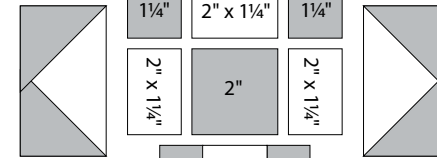

Sampler Block Shuffle

6" x 6" finished

Cutting Print

- 9-2" squares
- 4-1 1/4" squares

Background

- 4-2" squares
- 4-2" x 3 1/2" rectangles
- 4-2" x 1 1/4" rectangles

✂ - Easy Corner Triangle

Color Option