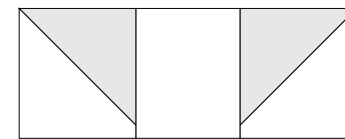

moda

Sampler Block Shuffle

Cutting

Print 1
1-2½" square

Print 2
4-2½" squares

Background
8-2½" squares

✂ - Easy Corner Triangle

Color Options

moda

Sampler Block Shuffle

Cutting

Print 1
1-2½" square

Print 2
4-2½" squares

Background
8-2½" squares

✂ - Easy Corner Triangle

Color Options