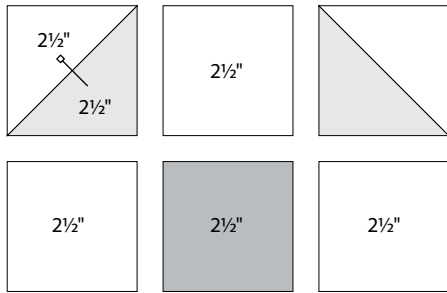

moda

Sampler Block Shuffle

6" x 6" finished

Cutting

Print 1
1-2½" square

Print 2
4-2½" squares

Background
8-2½" squares

✂ - Easy Corner Triangle

Color Options

moda

Sampler Block Shuffle

6" x 6" finished

Cutting

Print 1
1-2½" square

Print 2
4-2½" squares

Background
8-2½" squares