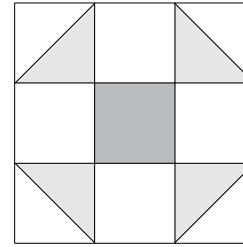

moda

Sampler Block Shuffle

6" x 6" finished

Cutting

Print 1
1-2½" square

Print 2
4-2½" squares

Background
8-2½" squares

✂ - Easy Corner Triangle

Color Options

moda

Sampler Block Shuffle

6" x 6" finished

Cutting

Print 1
1-2½" square

Print 2
4-2½" squares

Background
8-2½" squares