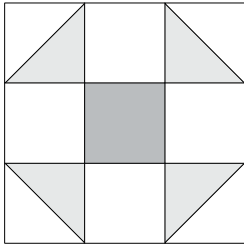

moda

Sampler Block Shuffle

6" x 6" finished

Cutting

Print 1
1-2½" square

Print 2
4-2½" squares

Background
8-2½" squares

✂ - Easy Corner Triangle

Color Options

moda

Sampler Block Shuffle

6" x 6" finished

Cutting

Print 1
1-2½" square

Print 2
4-2½" squares

Background
8-2½" squares