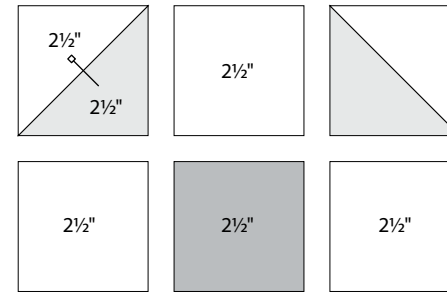

moda

Sampler Block Shuffle

Cutting

Print 1
1-2½" square

Print 2
4-2½" squares

Background
8-2½" squares

✂ - Easy Corner Triangle

Color Options

moda

Sampler Block Shuffle

Cutting

Print 1
1-2½" square

Print 2
4-2½" squares

Background
8-2½" squares

✂ - Easy Corner Triangle

Color Options