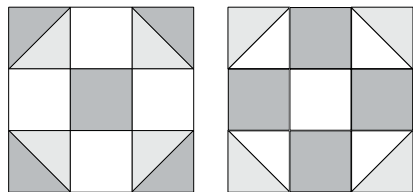

moda

Sampler Block Shuffle

6" x 6" finished

Cutting

Print 1
1-2½" square

Print 2
4-2½" squares

Background
8-2½" squares

✂ - Easy Corner Triangle

Color Options

moda

Sampler Block Shuffle

6" x 6" finished

Cutting

Print 1
1-2½" square

Print 2
4-2½" squares

Background
8-2½" squares