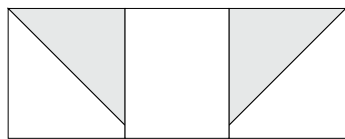

moda

Sampler Block Shuffle

6" x 6" finished

Cutting

Print 1
1-2½" square

Print 2
4-2½" squares

Background
8-2½" squares

✂ - Easy Corner Triangle

Color Options

moda

Sampler Block Shuffle

6" x 6" finished

Cutting

Print 1
1-2½" square

Print 2
4-2½" squares

Background
8-2½" squares